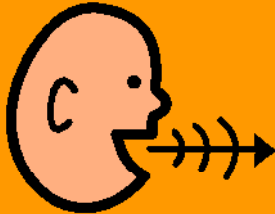

Voice Volume Scale

5

Red voice = Yelling
Too loud!

4

Orange voice = Loud

3

Yellow voice = Talking

2

Blue voice = Whispering

1

Green voice = Quiet
No talking

Voice Volume Scale

5

Red voice = Yelling
Too loud!

4

Orange voice = Loud