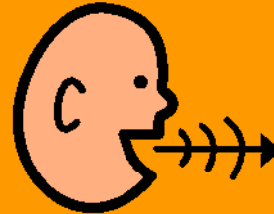

Voice Volume Scale

5

Red voice = Yelling
Too loud!

4

Orange voice = Loud

3

Yellow voice = Talking

2

Blue voice = Whispering

1

Green voice = Quiet
No talking

Voice Volume Scale

5

Red voice = Yelling
Too loud!

4

Orange voice = Loud

3

Yellow voice = Talking

2

Blue voice = Whispering

1

Green voice = Quiet
No talking