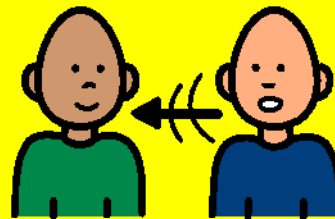

Blue voice = Whispering

1

Green voice = Quiet
No talking

Voice Volume Scale

5

Red voice = Yelling
Too loud!

4

Orange voice = Loud

3

Yellow voice = Talking

2

Blue voice = Whispering

1

Green voice = Quiet
No talking